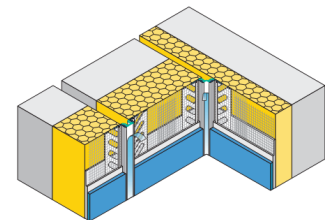

DESCRIPTION

webertherm movable Profile consists of two plastic profiles with an extruded flexible TPE Movement Strip. On both sides of the profile, there are fabric parts welded on by UV method. The Movement Strip is covered with an adhesive Protective Film, which is simply pulled off after the plastering/painting work, for render thicknesses of 3mm or 6mm, toothed, stretchable to 12mm or 20mm. Due to the flexible Movement Strip, the profile can be used on even surfaces as well as in inner/outer corners.

ADDITIONAL ADVANTAGES

- neat plaster border
- levelled edges
- easy to install
- enhanced plaster grip due to the grooved profile

CHARACTERISTICS

Items	webertherm movable profile 3mm	webertherm movable profile 6mm
Bar Lengths	200 cm	200 cm
Packed unit	25 bars = 50m	25 bars = 50m
Material	Hard PVC and TPE manufactures in accordance with DIN 16941	Hard PVC and TPE manufactures in accordance with DIN 16941
Fabric width	12.5 cm (each leg)	12.5 cm (each leg)
Mesh size	MW 4x4mm, min. 160g/m2 according to ETAG 004	MW 4x4mm, min. 160g/m2 according to ETAG 004
Movement capacity for flat surface	stretchabale about 4mm compressible about 1-2mm	stretchabale about 4mm compressible about 1-2mm
Movement capacity for Inner corner	stretchabale about 2mm compressible about 1mm	stretchabale about 2mm compressible about 1mm

SCOPE OF USE

This profile is used to realize levelled movement joints neat render edges with fine plaster. Can be used for inner/outer corners surfaces, also in drywall construction to equalize small component movements. it can be used as well as Fractioning joints : these joints concern only the rendering system (weber them base and top coat like weberpas deco 350).

STORAGE

Cool and dry storage.
Horizontal transporting and stocking.

PACKAGING

25 pieces of 2 x 50m each.