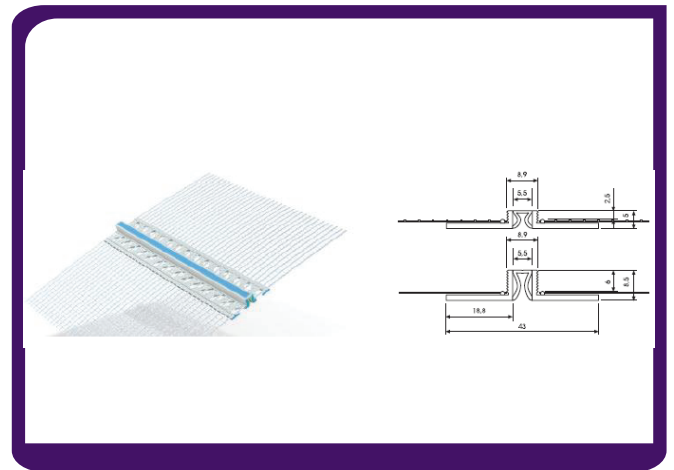

DESCRIPTION

webertherm movable Profile consists of two plastic profiles with an extruded flexible TPE Movement Strip. On both sides of the profile, there are fabric parts welded on by UV method. The Movement Strip is covered with an adhesive Protective Film, which is simply pulled off after the plastering/painting work, for render thicknesses of 3mm or 6mm, toothed, stretchable to 12mm or 20mm. Due to the flexible Movement Strip, the profile can be used on even surfaces as well as in inner/outer corners.

ADDITIONAL ADVANTAGES

- neat plaster border
- levelled edges
- easy to install
- enhanced plaster grip due to the grooved profile

CHARACTERISTICS

Items	webertherm movable profile 3mm	webertherm movable profile 6mm
Bar Lengths	200 cm	200 cm
Packed unit	25 bars = 50m	25 bars = 50m
Material	Hard PVC and TPE manufactures in accordance with DIN 16941	Hard PVC and TPE manufactures in accordance with DIN 16941
Fabric width	12.5 cm (each leg)	12.5 cm (each leg)
Mesh size	MW 4x4mm, min. 160g/m2 according to ETAG 004	MW 4x4mm, min. 160g/m2 according to ETAG 004
Movement capacity for flat surface	stretchabale about 4mm compressible about 1-2mm	stretchabale about 4mm compressible about 1-2mm
Movement capacity for Inner corner	stretchabale about 2mm compressible about 1mm	stretchabale about 2mm compressible about 1mm

SCOPE OF USE

This profile is used to realize levelled movement joints neat render edges with fine plaster. Can be used for inner/outer corners surfaces, also in drywall construction to equalize small component movements. it can be used as well as Fractioning joints : these joints concern only the rendering system (weber them base and top coat like weberpas deco 350).

APPLICATION

The profile is embedded with mortar adhesive onto the insulation board or into the stud wall joint. After applying the

final rendering remove the protective foil from the TPE movement strip.